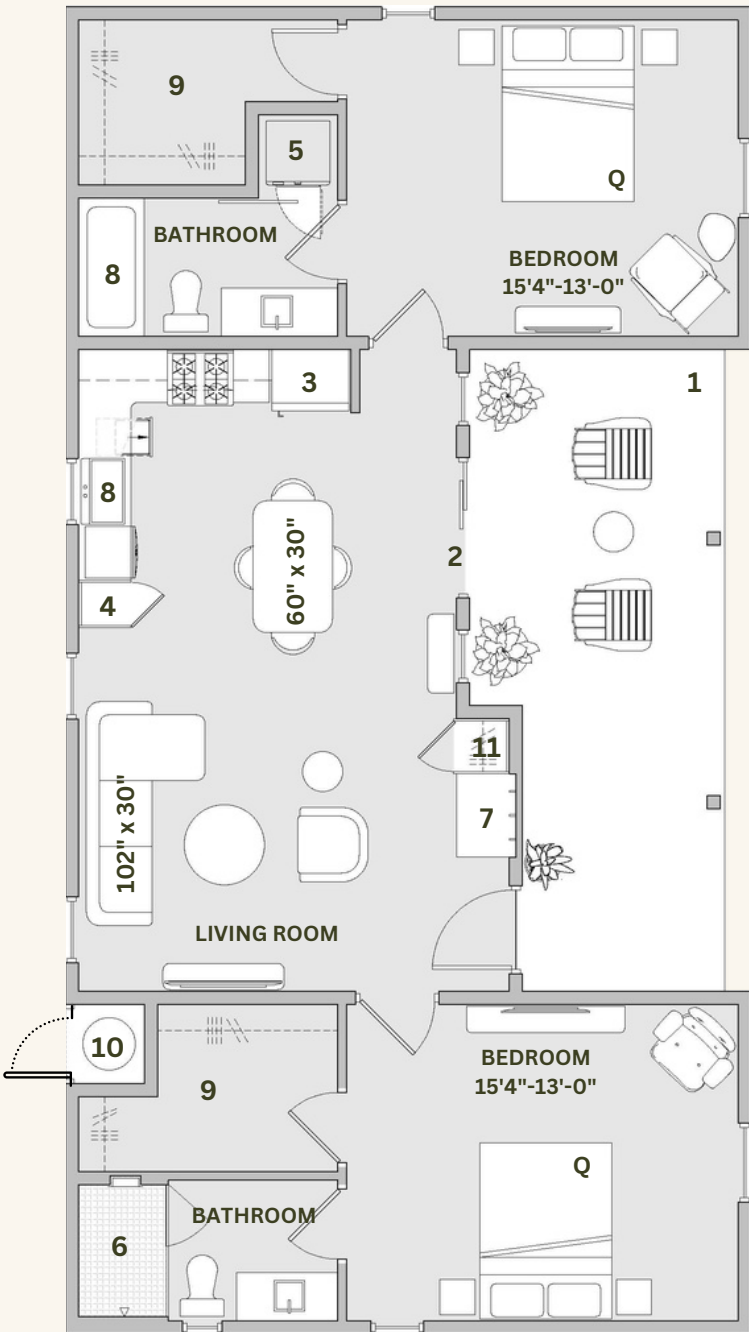

Cottage C

2 bed | 2 bath | 1070 sqft + patio

1. Dedicated patio
2. Glass sliding door
3. 36" fridge
4. Built in shelving
5. Washer / Dryer
6. Glass shower with tile
7. Built in bench with hooks
8. Bathtub / shower
9. Walk-in-closet
10. Electric Water Heater
11. Coat closet